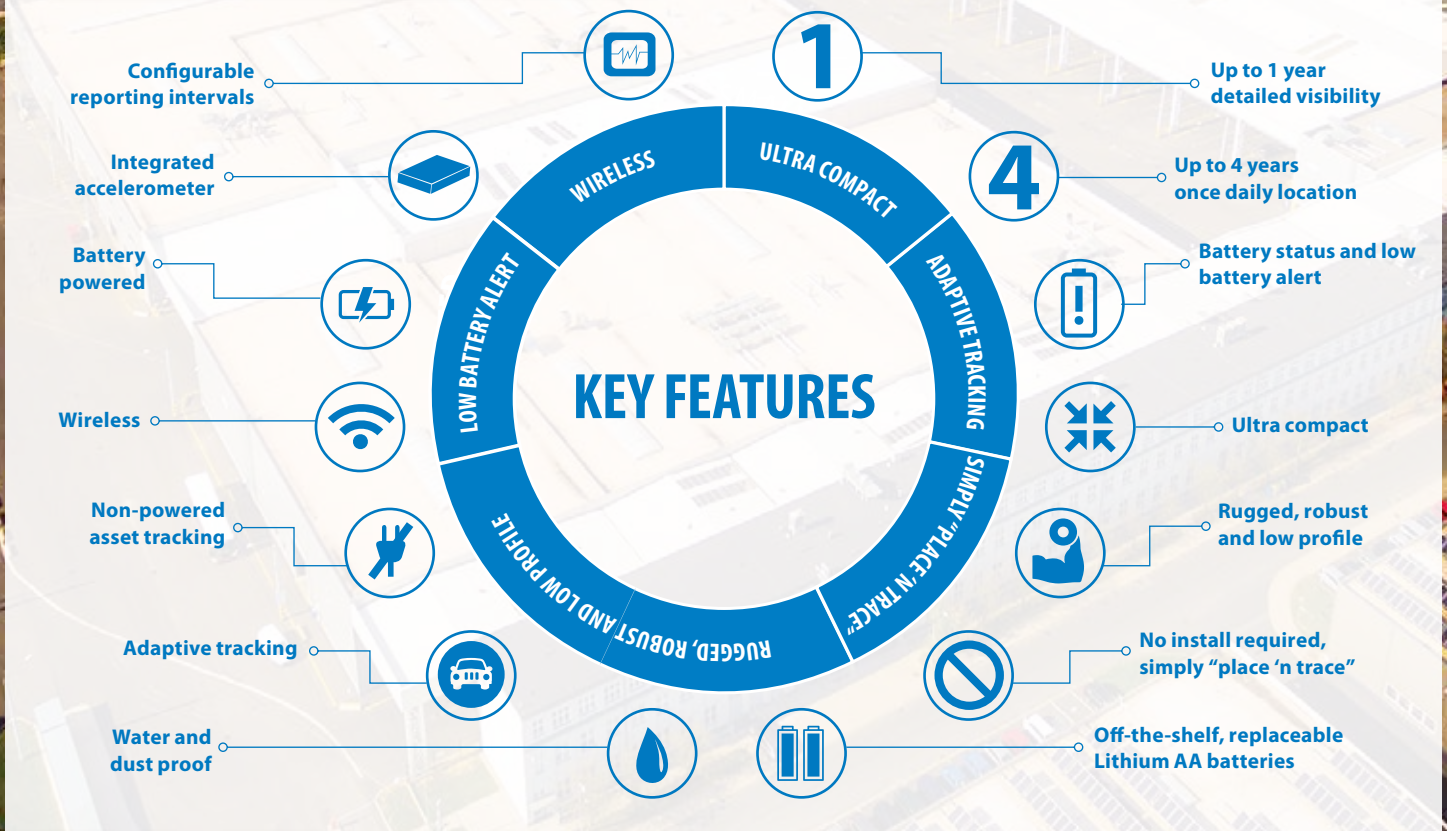

TYPES OF ASSETS WE CAN TRACK:

Always Visible

CTRACK'S NEW ULTRA COMPACT WIRELESS TRACKING DEVICE

CTRACK SOFTWARE SOLUTIONS

This ultra-compact GPS tracking device, which is wireless and rechargeable, is designed to track high value parcels, cargo, and other valuable assets where the battery life is managed by the frequency of updates and performance settings.

REAL-TIME VISIBILITY SOFTWARE

Mobile Application - Mobi

Ctrack Mobi is a web-based application that allows you to monitor your vehicles from almost anywhere – using a smartphone or tablet.

Web based Vehicle Tracking - Online

Ctrack Online is a web-based application that enables you to remotely monitor your vehicles from any computer with an internet connection.

Small & Compact

Packed into a compact housing made of ABS/ Polycarbonate plastic.

Battery Operated

Batteries could last up to 4 years with 1 daily update.

Adaptive Tracking

Accelerometer and GPS data used intelligently to detect movement and send live updates.