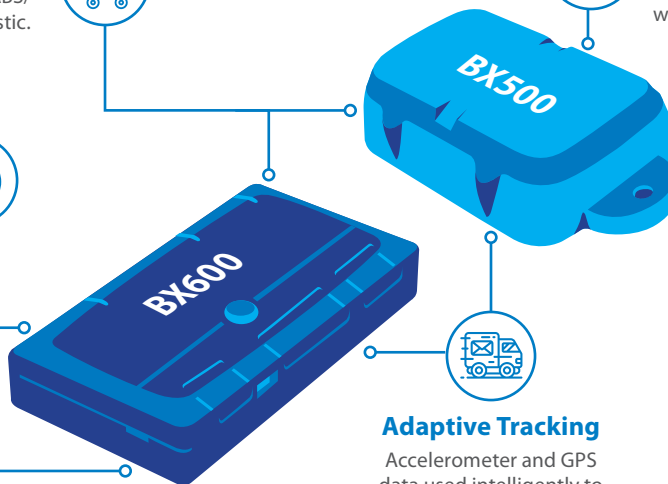

REAL-TIME VISIBILITY SOFTWARE

Mobile Application - Mobi

Ctrack Mobi is a web-based application that allows you to monitor your vehicles from almost anywhere – using a smartphone or tablet.

Web based Vehicle Tracking - Online

Ctrack Online is a web-based application that enables you to remotely monitor your vehicles from any computer with an internet connection.

Small & Compact

Packed into a compact housing made of ABS/ Polycarbonate plastic.

Where & When

Be in control to every aspect of your business by knowing where your assets are.

Tamper detection

Tamper detector for high value cargo applications.

Rechargeable via USB

Internal battery pack is rechargeable with a Micro-USB cable